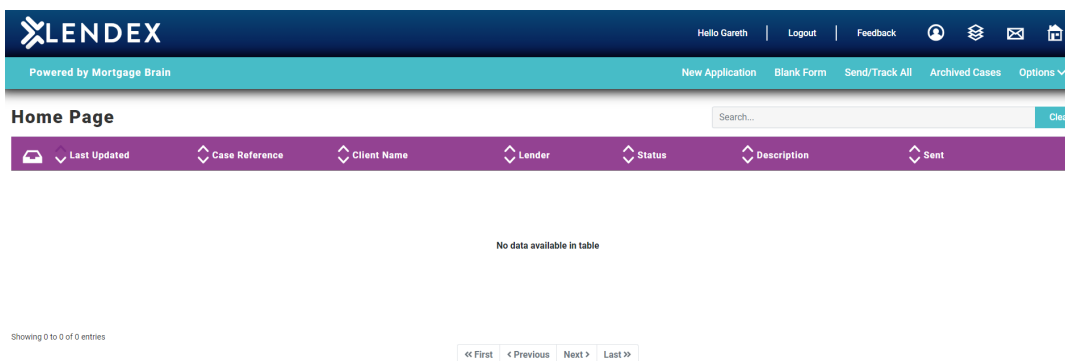

How to log in to Lendex

1. Using your Internet Browser, go to www.lendex.ie

2. Enter your Username and Password, and click **Login**.

3. Once logged in, you will be taken to the Lendex home page.

For assistance, please contact MortgageBrain Support on **01-254-4938**